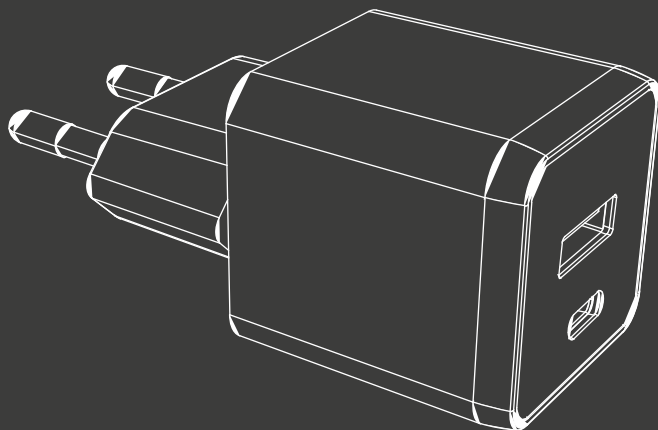

Nomadic

Fast Charger

Solo 350

22498-503

EN

NO

SV

Overview

Specifications

Input:	100–240 V, 50/60 Hz. Max 1.5 A
USB-A out:	Quick Charge, up to 30 W 5 V, 3 A/9 V, 3 A/12 V, 2.5 A/20 V, 1.5 A
USB-C out:	Power Delivery, up to 33 W 5 V, 3 A/9 V, 2A/12 V, 2.5 A/15 V, 2 A/20 V, 1.5 A
Size:	31x31x34 (excl. plug)
Weight:	49 g
Charger technology:	GaN nitride

Use

Connect your device to the USB port with a fast charge compatible cable. Both ports can be used to charge at the same time.

Safety information

Do not cover the charger when connected to a wall socket. Do not expose the charger to high temperatures, strong and direct sunlight and/or moisture.

Oversikt

Spesifikasjoner

Strømtilførsel:	100–240 V, 50/60 Hz, maks 1,5 A
USB-A, strøm ut:	Quick Charge, opptil 30 W 5 V, 3 A/9 V, 3 A/12 V, 2,5 A/20 V, 1,5 A
USB-C, strøm ut:	Power Delivery, opptil 33 W 5 V, 3 A/9 V, 2A/12 V, 2,5 A/15 V, 2 A/20 V, 1,5 A
Mål:	31x31x34 (ekskl. kontakt)
Vekt:	49 g
Laderens teknologi:	GaN nitrid