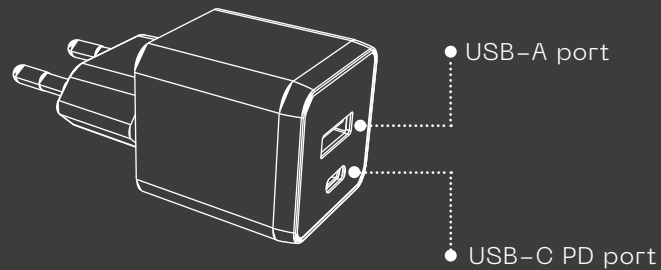

Nomadic

Fast Charger

Solo 350

22498-503

EN

NO

SV

Overview

Specifications

Input:	100–240 V, 50/60 Hz. Max 1.5 A
USB-A out:	Quick Charge, up to 30 W 5 V, 3 A/9 V, 3 A/12 V, 2.5 A/20 V, 1.5 A
USB-C out:	Power Delivery, up to 33 W 5 V, 3 A/9 V, 2A/12 V, 2.5 A/15 V, 2 A/20 V, 1.5 A
Size:	31x31x34 (excl. plug)
Weight:	49 g
Charger technology:	GaN nitride

Use

Connect your device to the USB port with a fast charge compatible cable. Both ports can be used to charge at the same time.

Safety information

Do not cover the charger when connected to a wall socket. Do not expose the charger to high temperatures, strong and direct sunlight and/or moisture.

Oversikt

Spesifikasjoner

Strømtilførsel:	100–240 V, 50/60 Hz, maks 1,5 A
USB-A, strøm ut:	Quick Charge, opptil 30 W 5 V, 3 A/9 V, 3 A/12 V, 2,5 A/20 V, 1,5 A
USB-C, strøm ut:	Power Delivery, opptil 33 W 5 V, 3 A/9 V, 2A/12 V, 2,5 A/15 V, 2 A/20 V, 1,5 A
Mål:	31x31x34 (ekskl. kontakt)
Vekt:	49 g
Laderens teknologi:	GaN nitrid