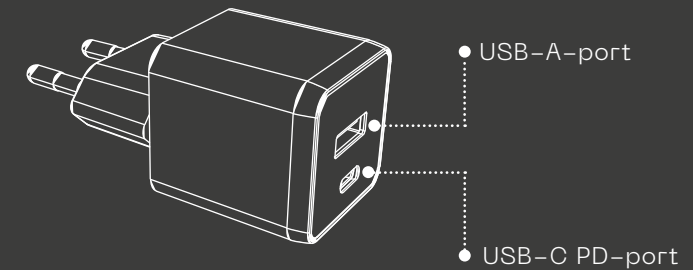

Specifications

Input:	100–240 V, 50/60 Hz. Max 1.5 A
USB-A out:	Quick Charge, up to 30 W 5 V, 3 A/9 V, 3 A/12 V, 2.5 A/20 V, 1.5 A
USB-C out:	Power Delivery, up to 33 W 5 V, 3 A/9 V, 2A/12 V, 2.5 A/15 V, 2 A/20 V, 1.5 A
Size:	31x31x34 (excl. plug)
Weight:	49 g
Charger technology:	GaN nitride

Use

Connect your device to the USB port with a fast charge compatible cable. Both ports can be used to charge at the same time.

Safety information

Do not cover the charger when connected to a wall socket. Do not expose the charger to high temperatures, strong and direct sunlight and/or moisture.

Oversikt

Spesifikasjoner

Strømtilførsel:	100–240 V, 50/60 Hz, maks 1,5 A
USB-A, strøm ut:	Quick Charge, opptil 30 W 5 V, 3 A/9 V, 3 A/12 V, 2,5 A/20 V, 1,5 A
USB-C, strøm ut:	Power Delivery, opptil 33 W 5 V, 3 A/9 V, 2A/12 V, 2,5 A/15 V, 2 A/20 V, 1,5 A
Mål:	31x31x34 (ekskl. kontakt)
Vekt:	49 g
Laderens teknologi:	GaN nitrid